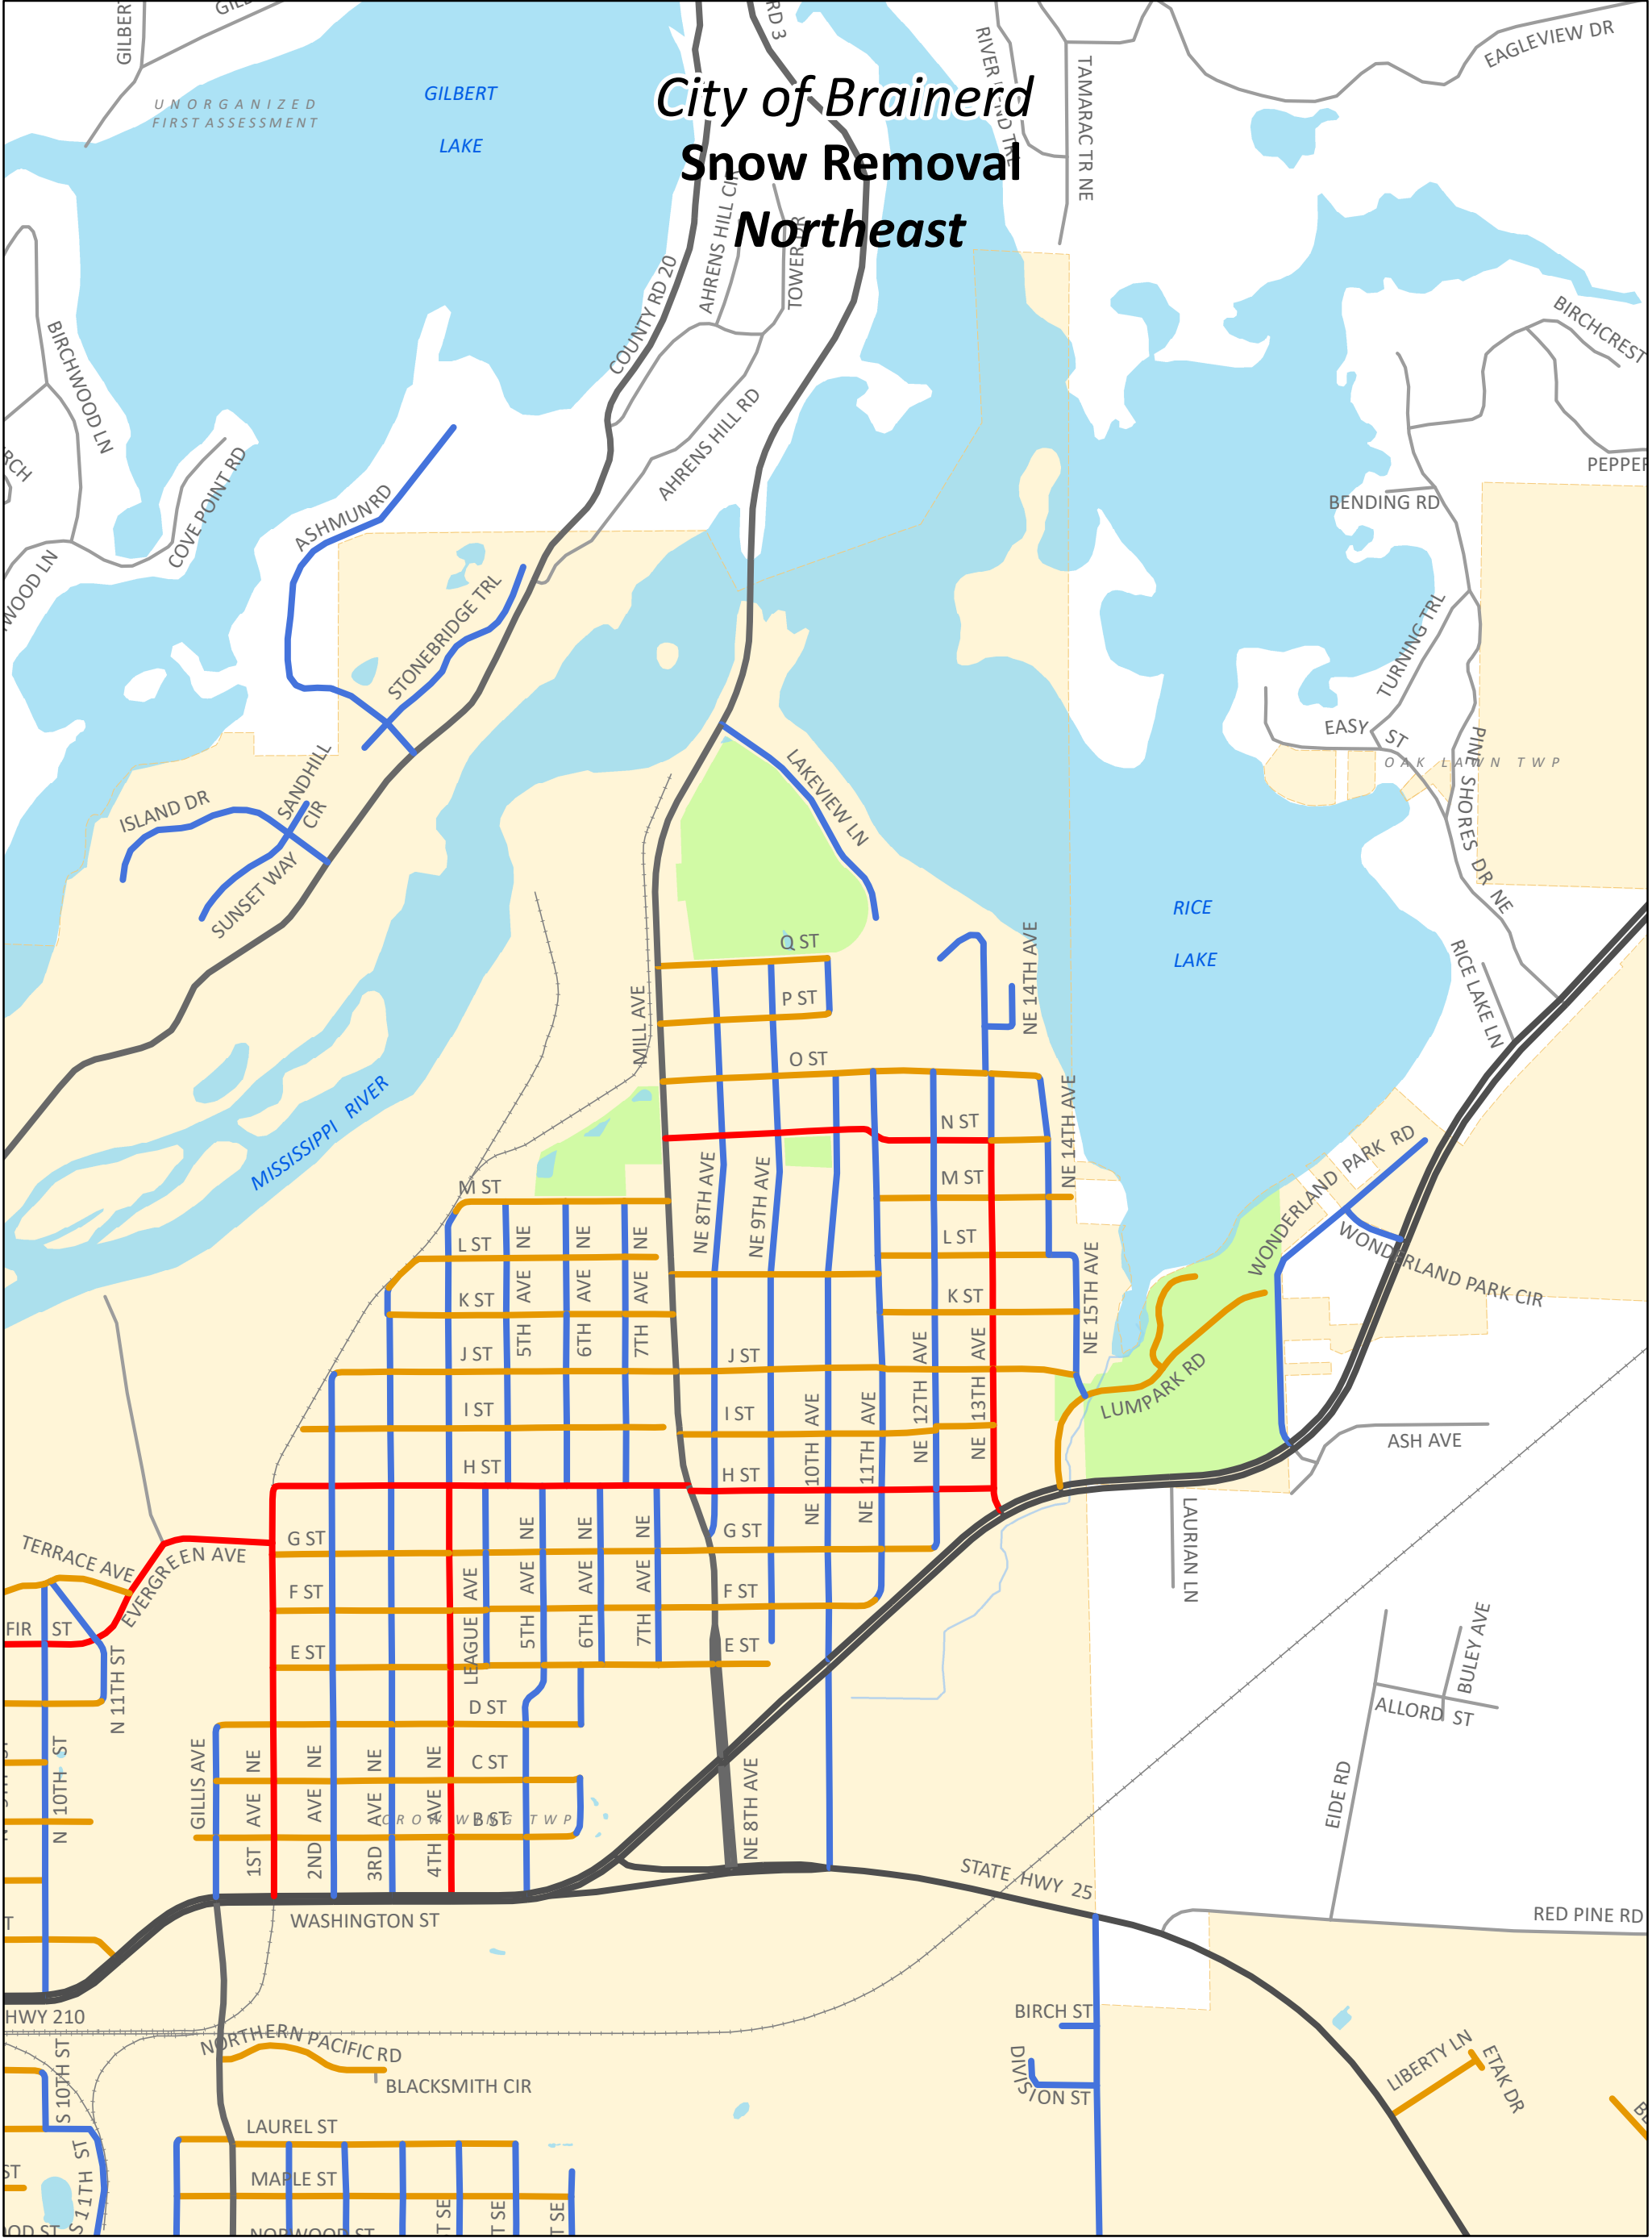

# City of Brainerd Snow Removal Northeast

### Parking Restrictions

Upon declaration of a snow emergency, parking is banned on all snow emergency routes [ shown in RED ] for a period of 48 hours.

During a snow emergency, there shall be no parking in the City's Downtown Special Services District [ PURPLE ] between the hours of 3:00 am and 9:00 am or until the snow has been removed from the street and sidewalks on that block.

On the first day of a snow emergency, there shall be no parking on all north/south streets [ BLUE ] (or streets that predominantly run north and south), all streets lying west of the Mississippi River, and all streets south of Wright Street,