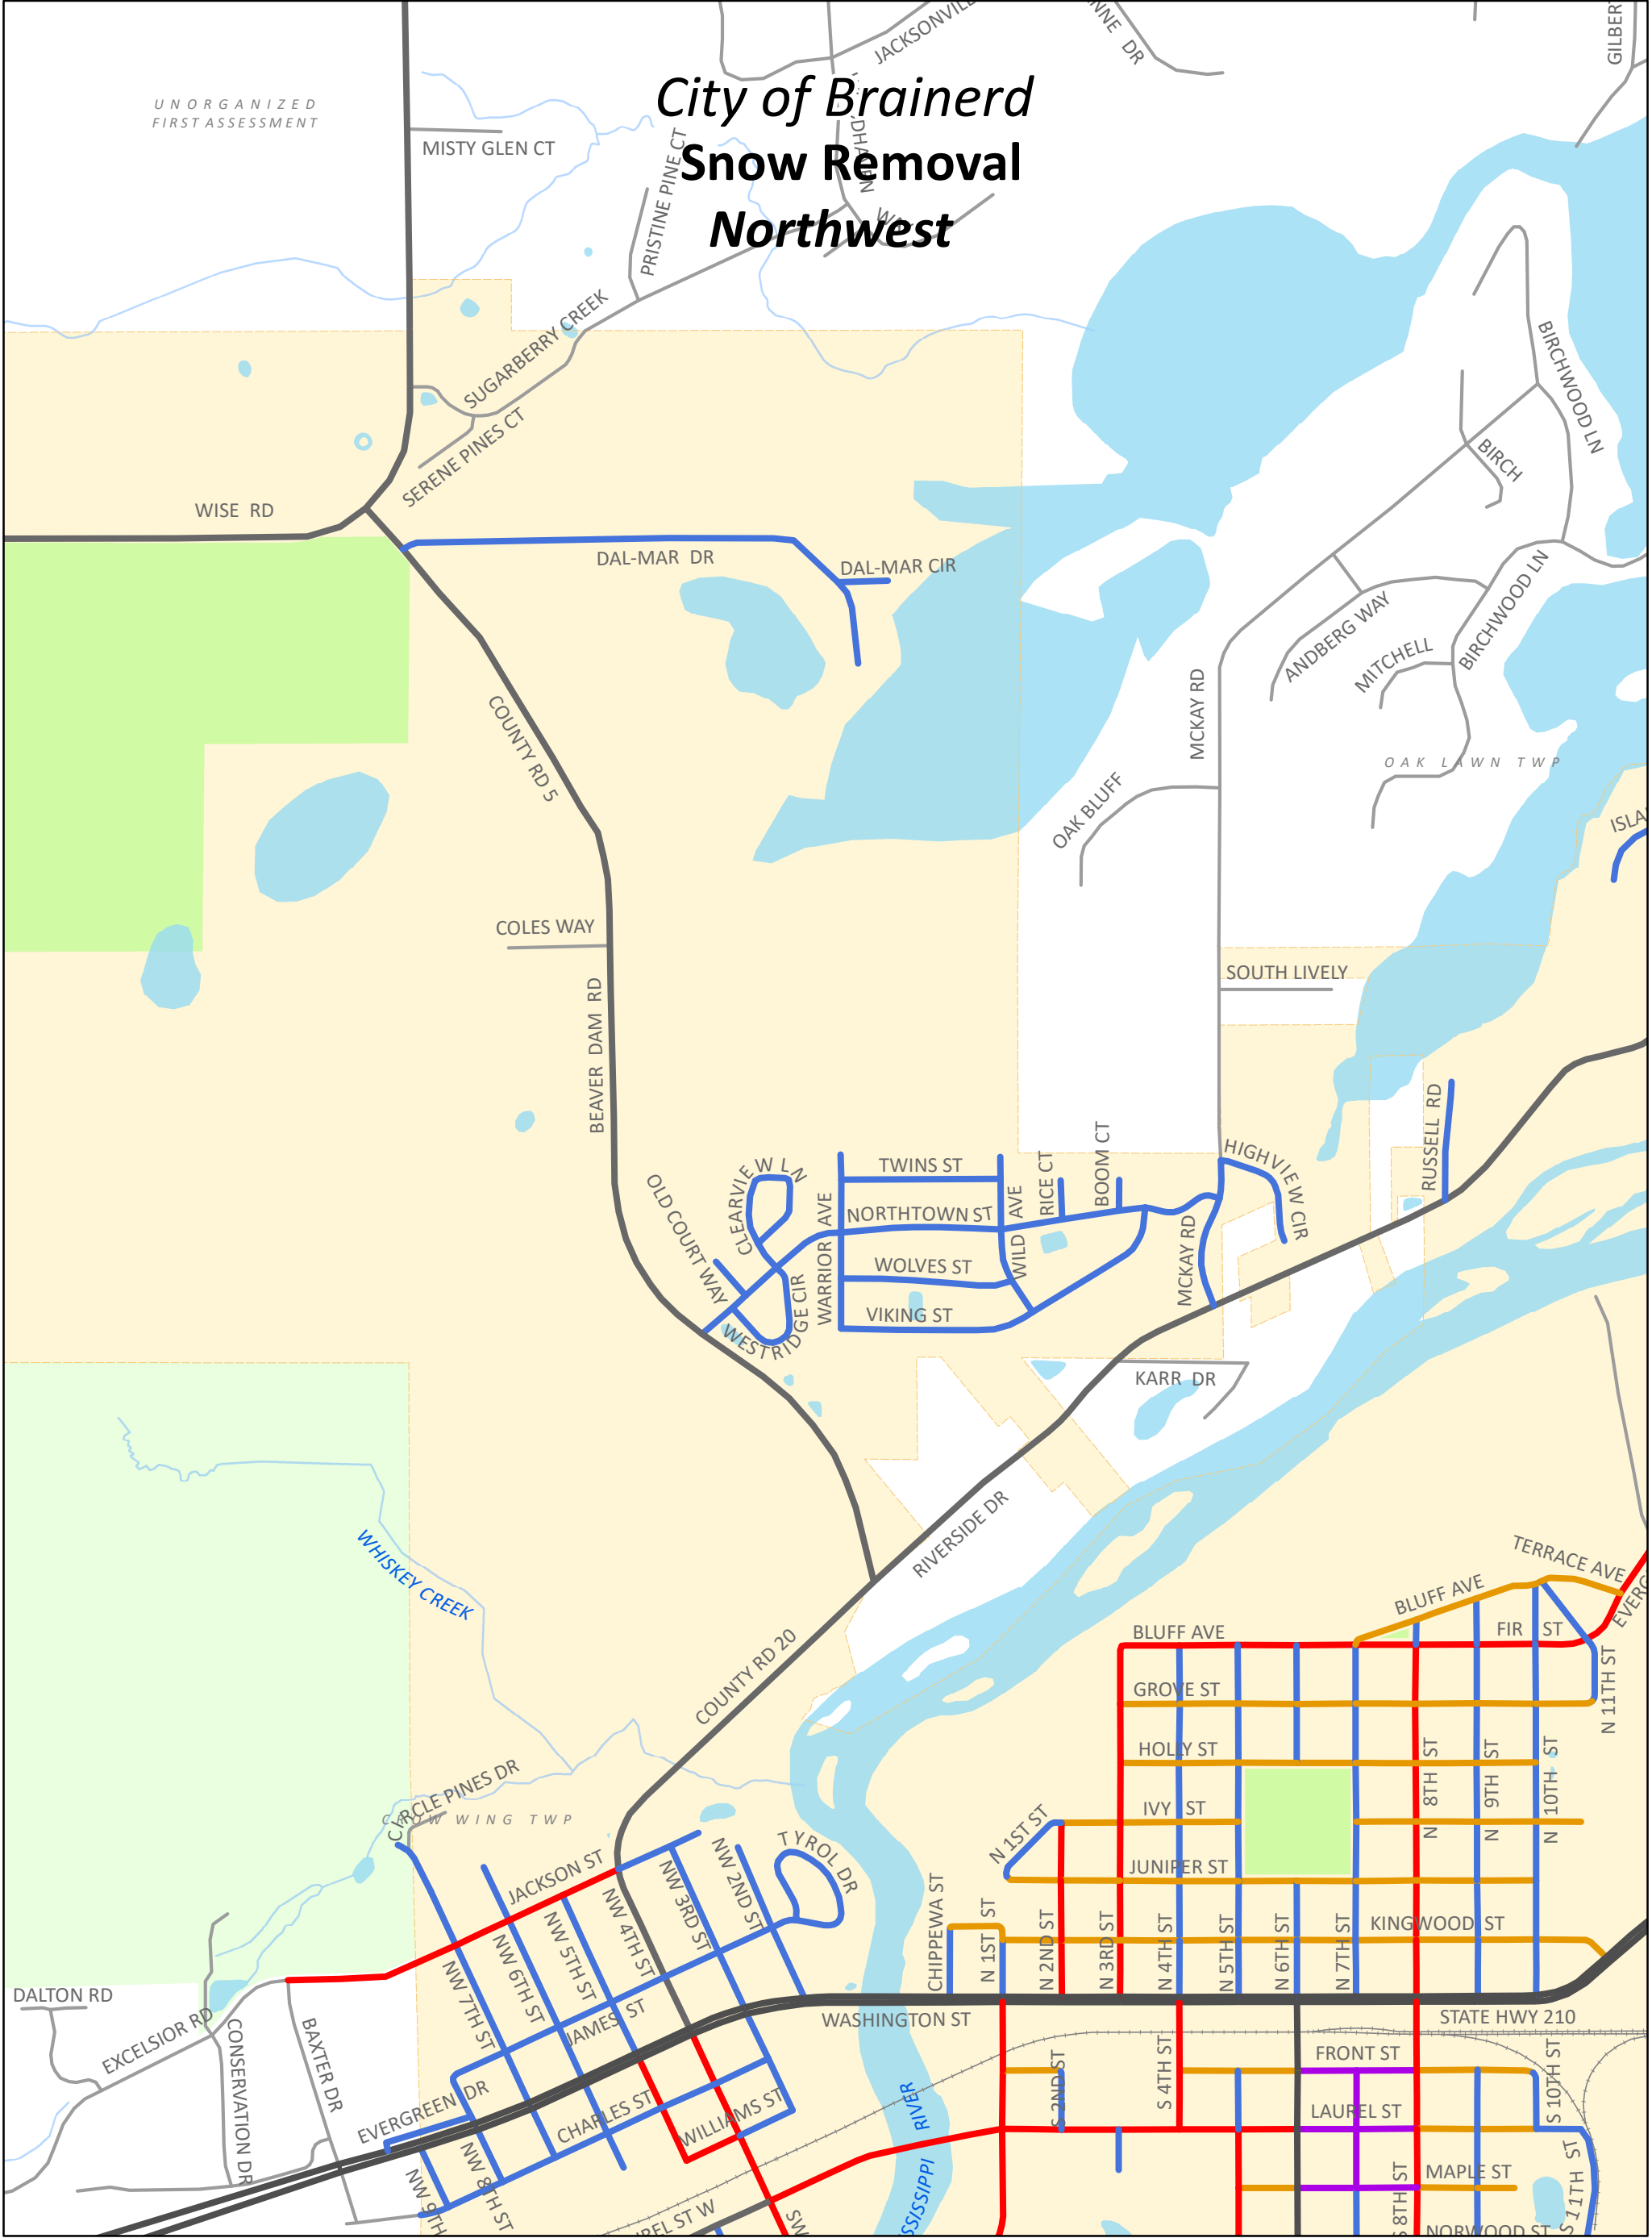

City of Brainerd Snow Removal Northwest

UNORGANIZED
FIRST ASSESSMENT

Parking Restrictions

Upon declaration of a snow emergency, parking is banned on all snow emergency routes [shown in RED] for a period of 48 hours.

During a snow emergency, there shall be no parking in the City's Downtown Special Services District [PURPLE] between the hours of 3:00 am and 9:00 am or until the snow has been removed from the street and sidewalks on that block.

On the first day of a snow emergency, there shall be no parking on all north/south streets [BLUE] (or streets that predominantly run north and south), all streets lying west of the Mississippi River, and all streets south of Wright Street,