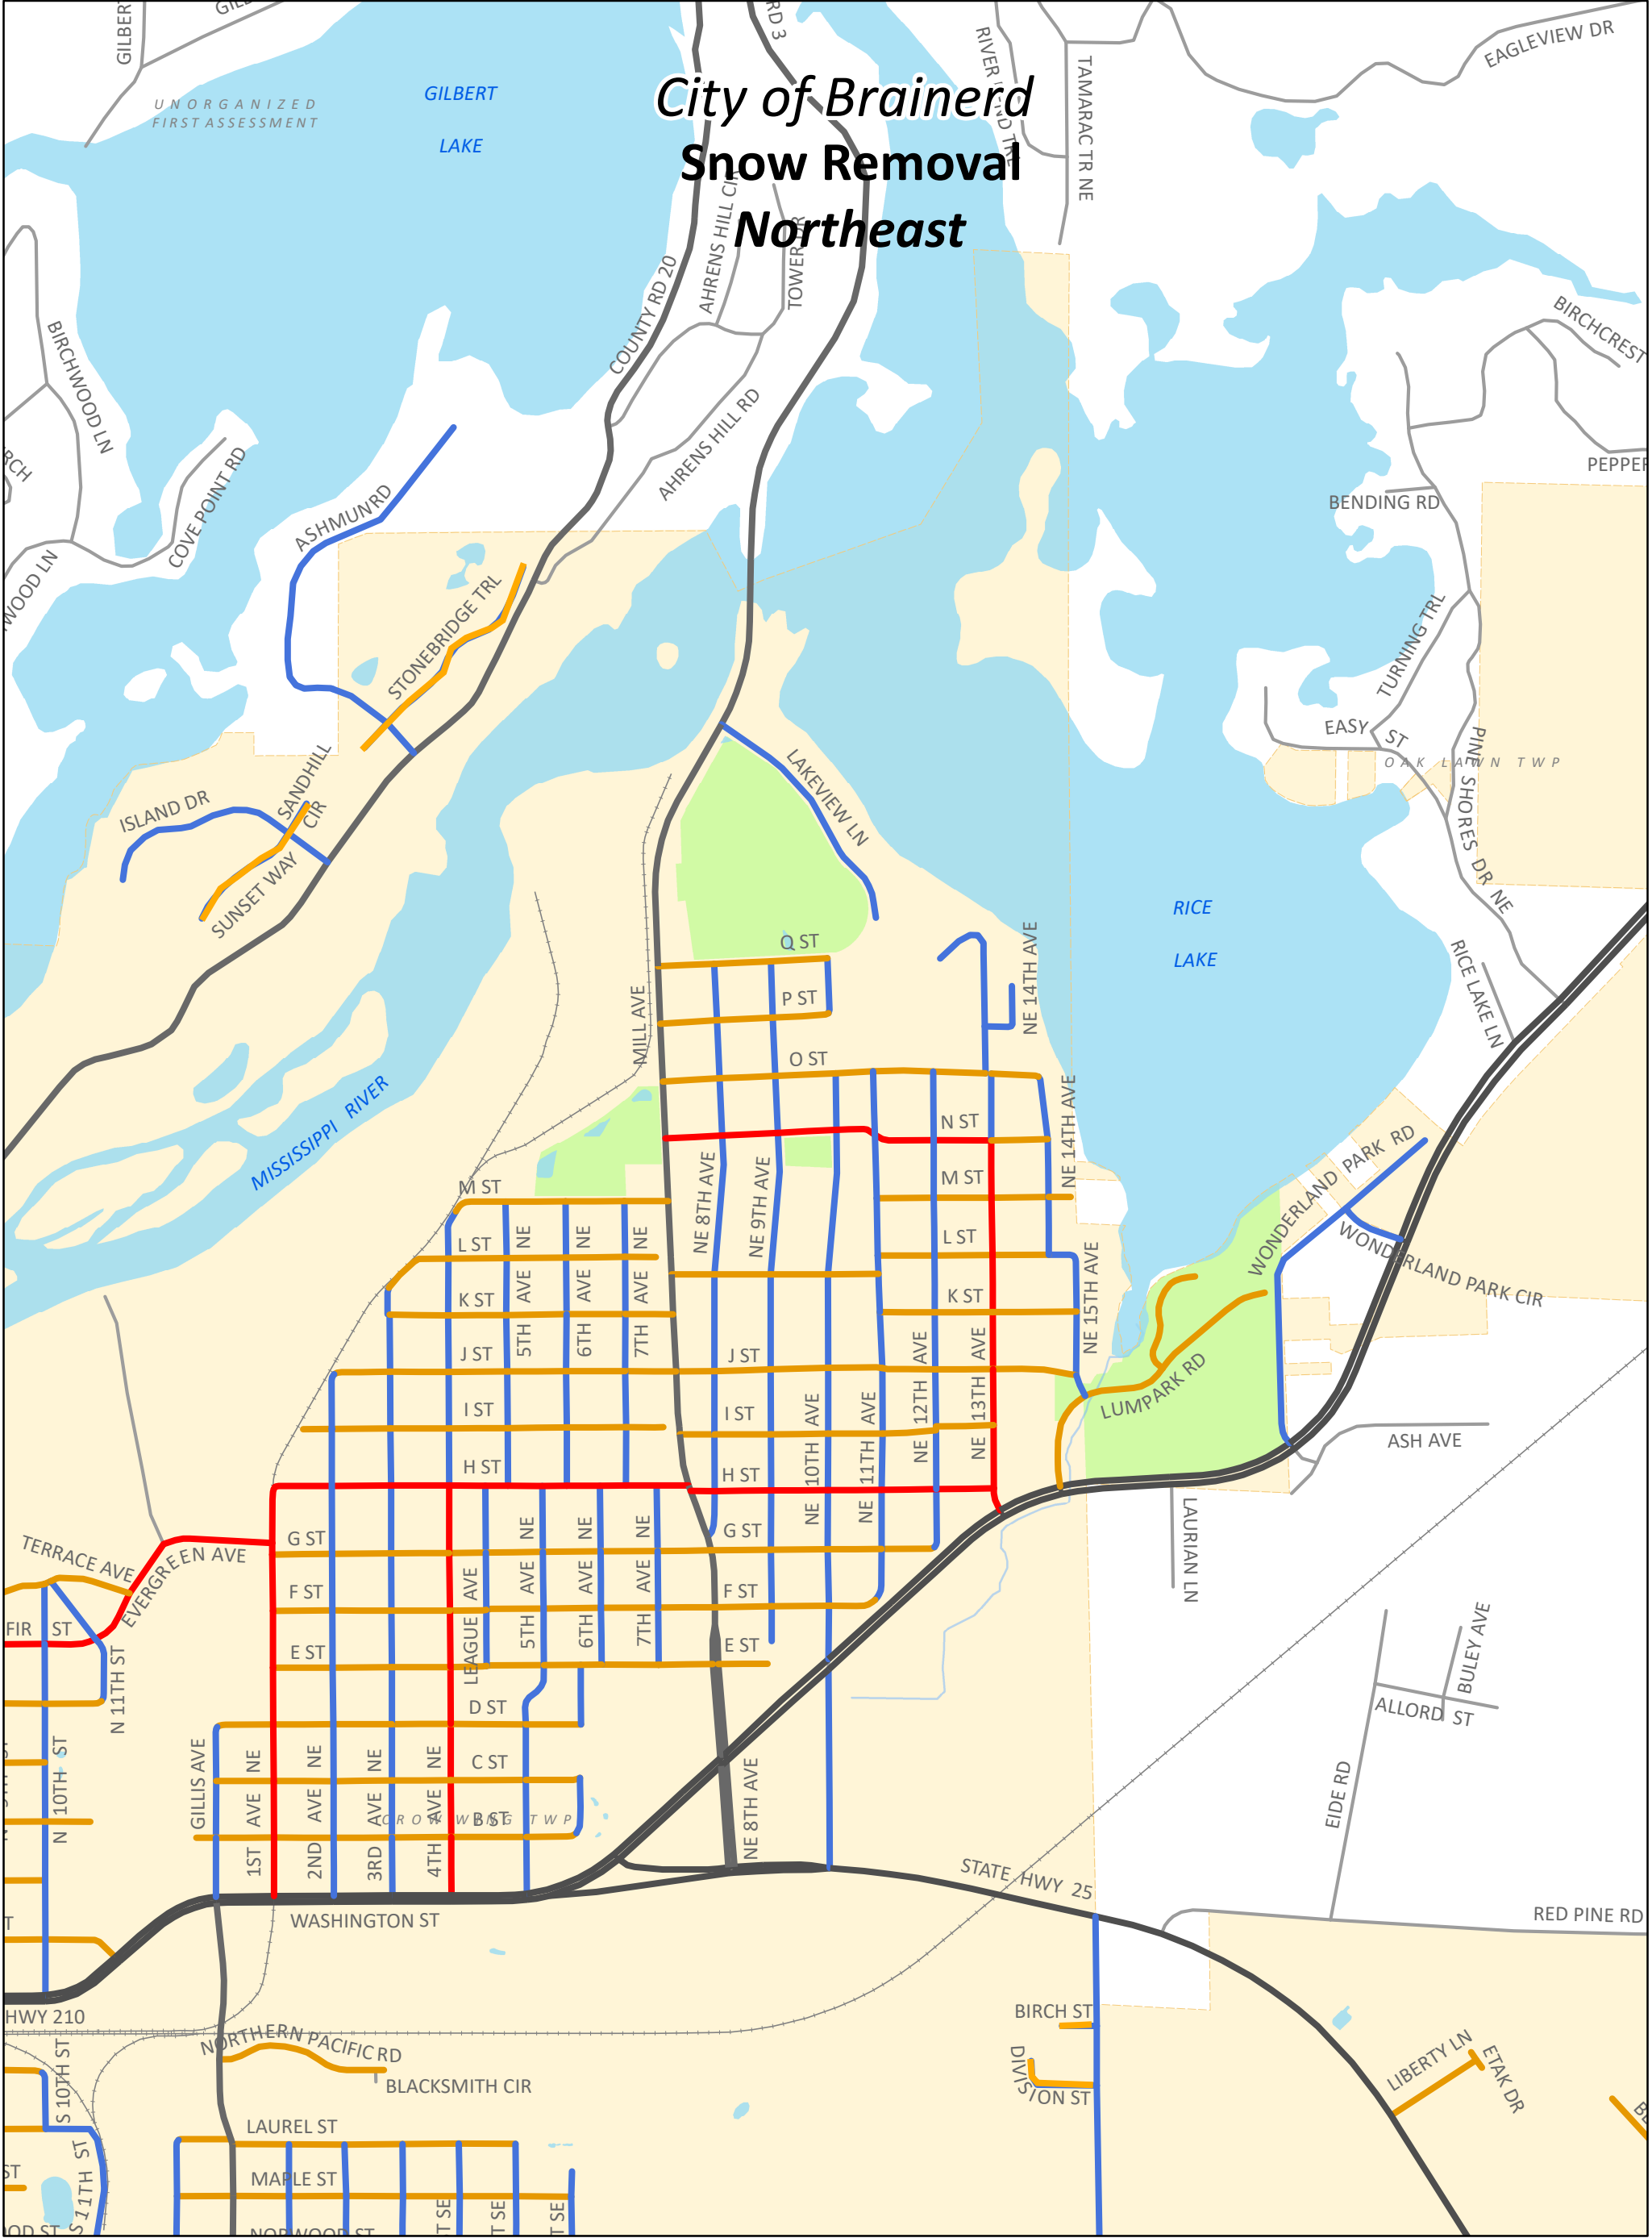

# City of Brainerd Snow Removal Northeast

### Parking Restrictions

Upon declaration of a snow emergency, parking is banned on all snow emergency routes [ shown in RED ] for a period of 48 hours.

During a snow emergency, there shall be no parking in the City's Downtown Special Services District [ PURPLE ] between the hours of 3:00 am and 9:00 am or until the snow has been removed from the street and sidewalks on that block.

On the first day of a snow emergency, there shall be no parking on all north/south streets [ BLUE ] (or streets that predominantly run north and south), all streets lying west of the Mississippi River, and all streets south of Wright Street,