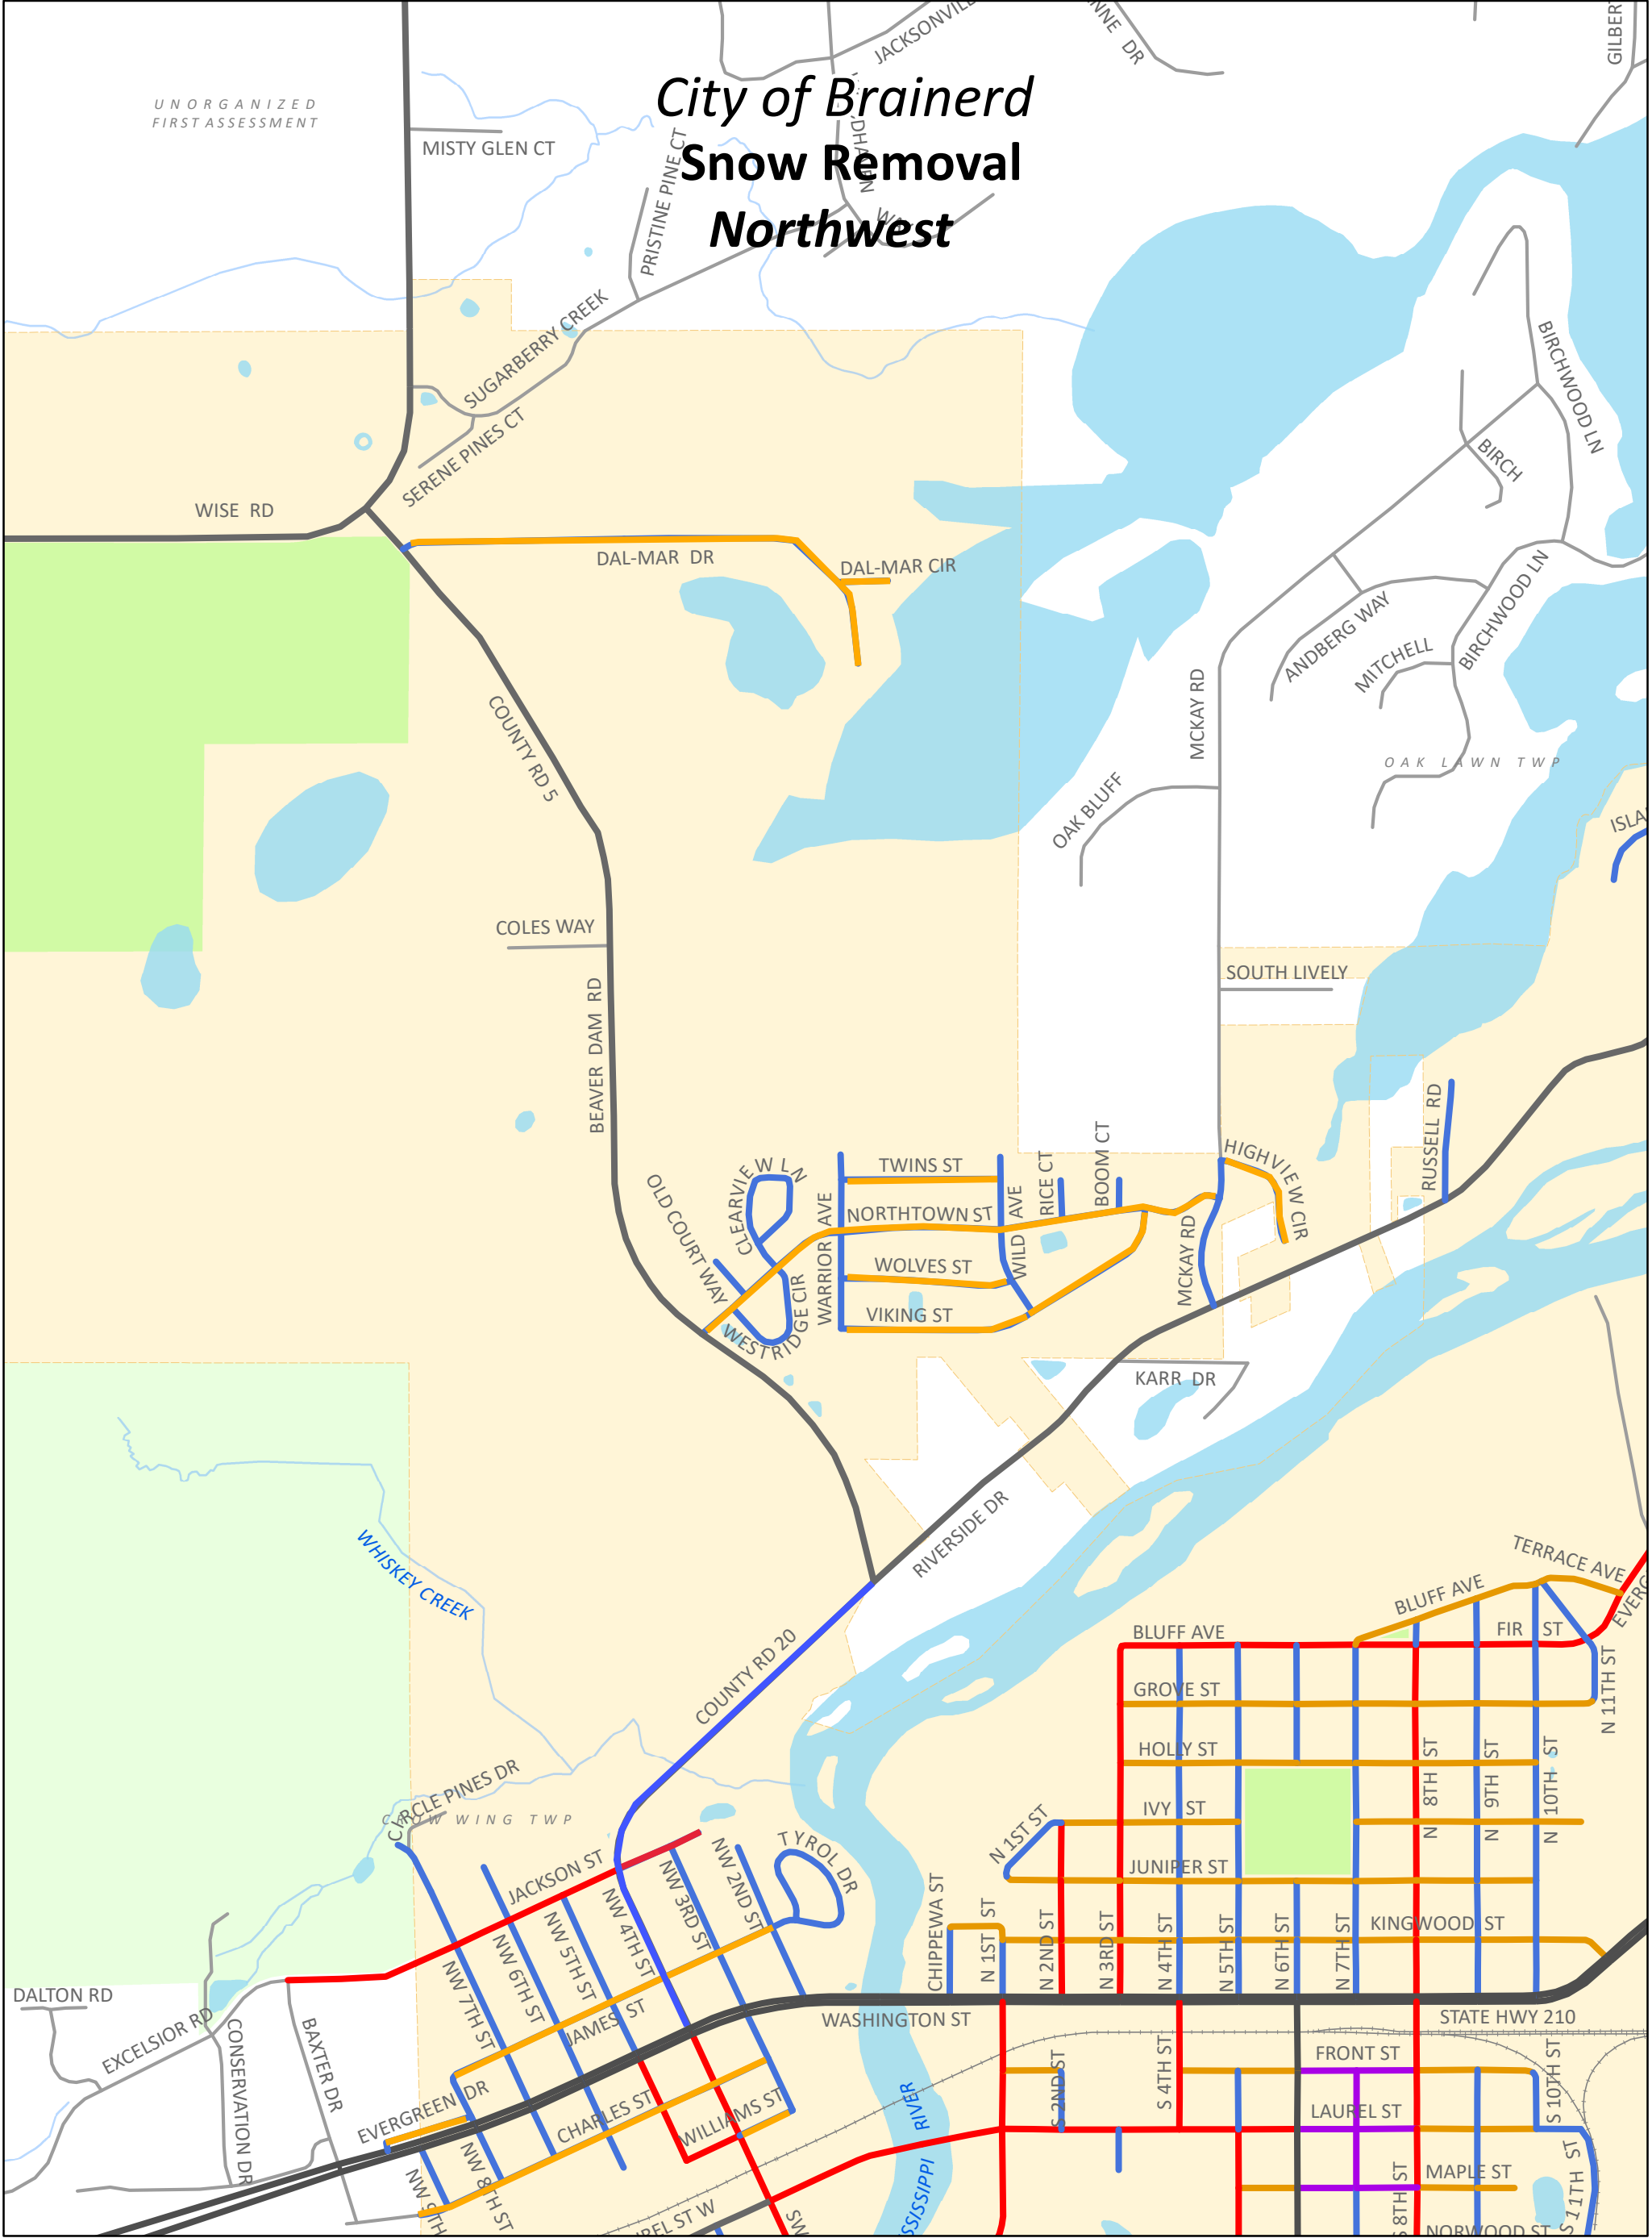

City of Brainerd Snow Removal Northwest

UNORGANIZED
FIRST ASSESSMENT

Parking Restrictions

Upon declaration of a snow emergency, parking is banned on all snow emergency routes [shown in RED] for a period of 48 hours.

During a snow emergency, there shall be no parking in the City's Downtown Special Services District [PURPLE] between the hours of 3:00 am and 9:00 am or until the snow has been removed from the street and sidewalks on that block.

On the first day of a snow emergency, there shall be no parking on all north/south streets [BLUE] (or streets that predominantly run north and south), all streets lying west of the Mississippi River, and all streets south of Wright Street,