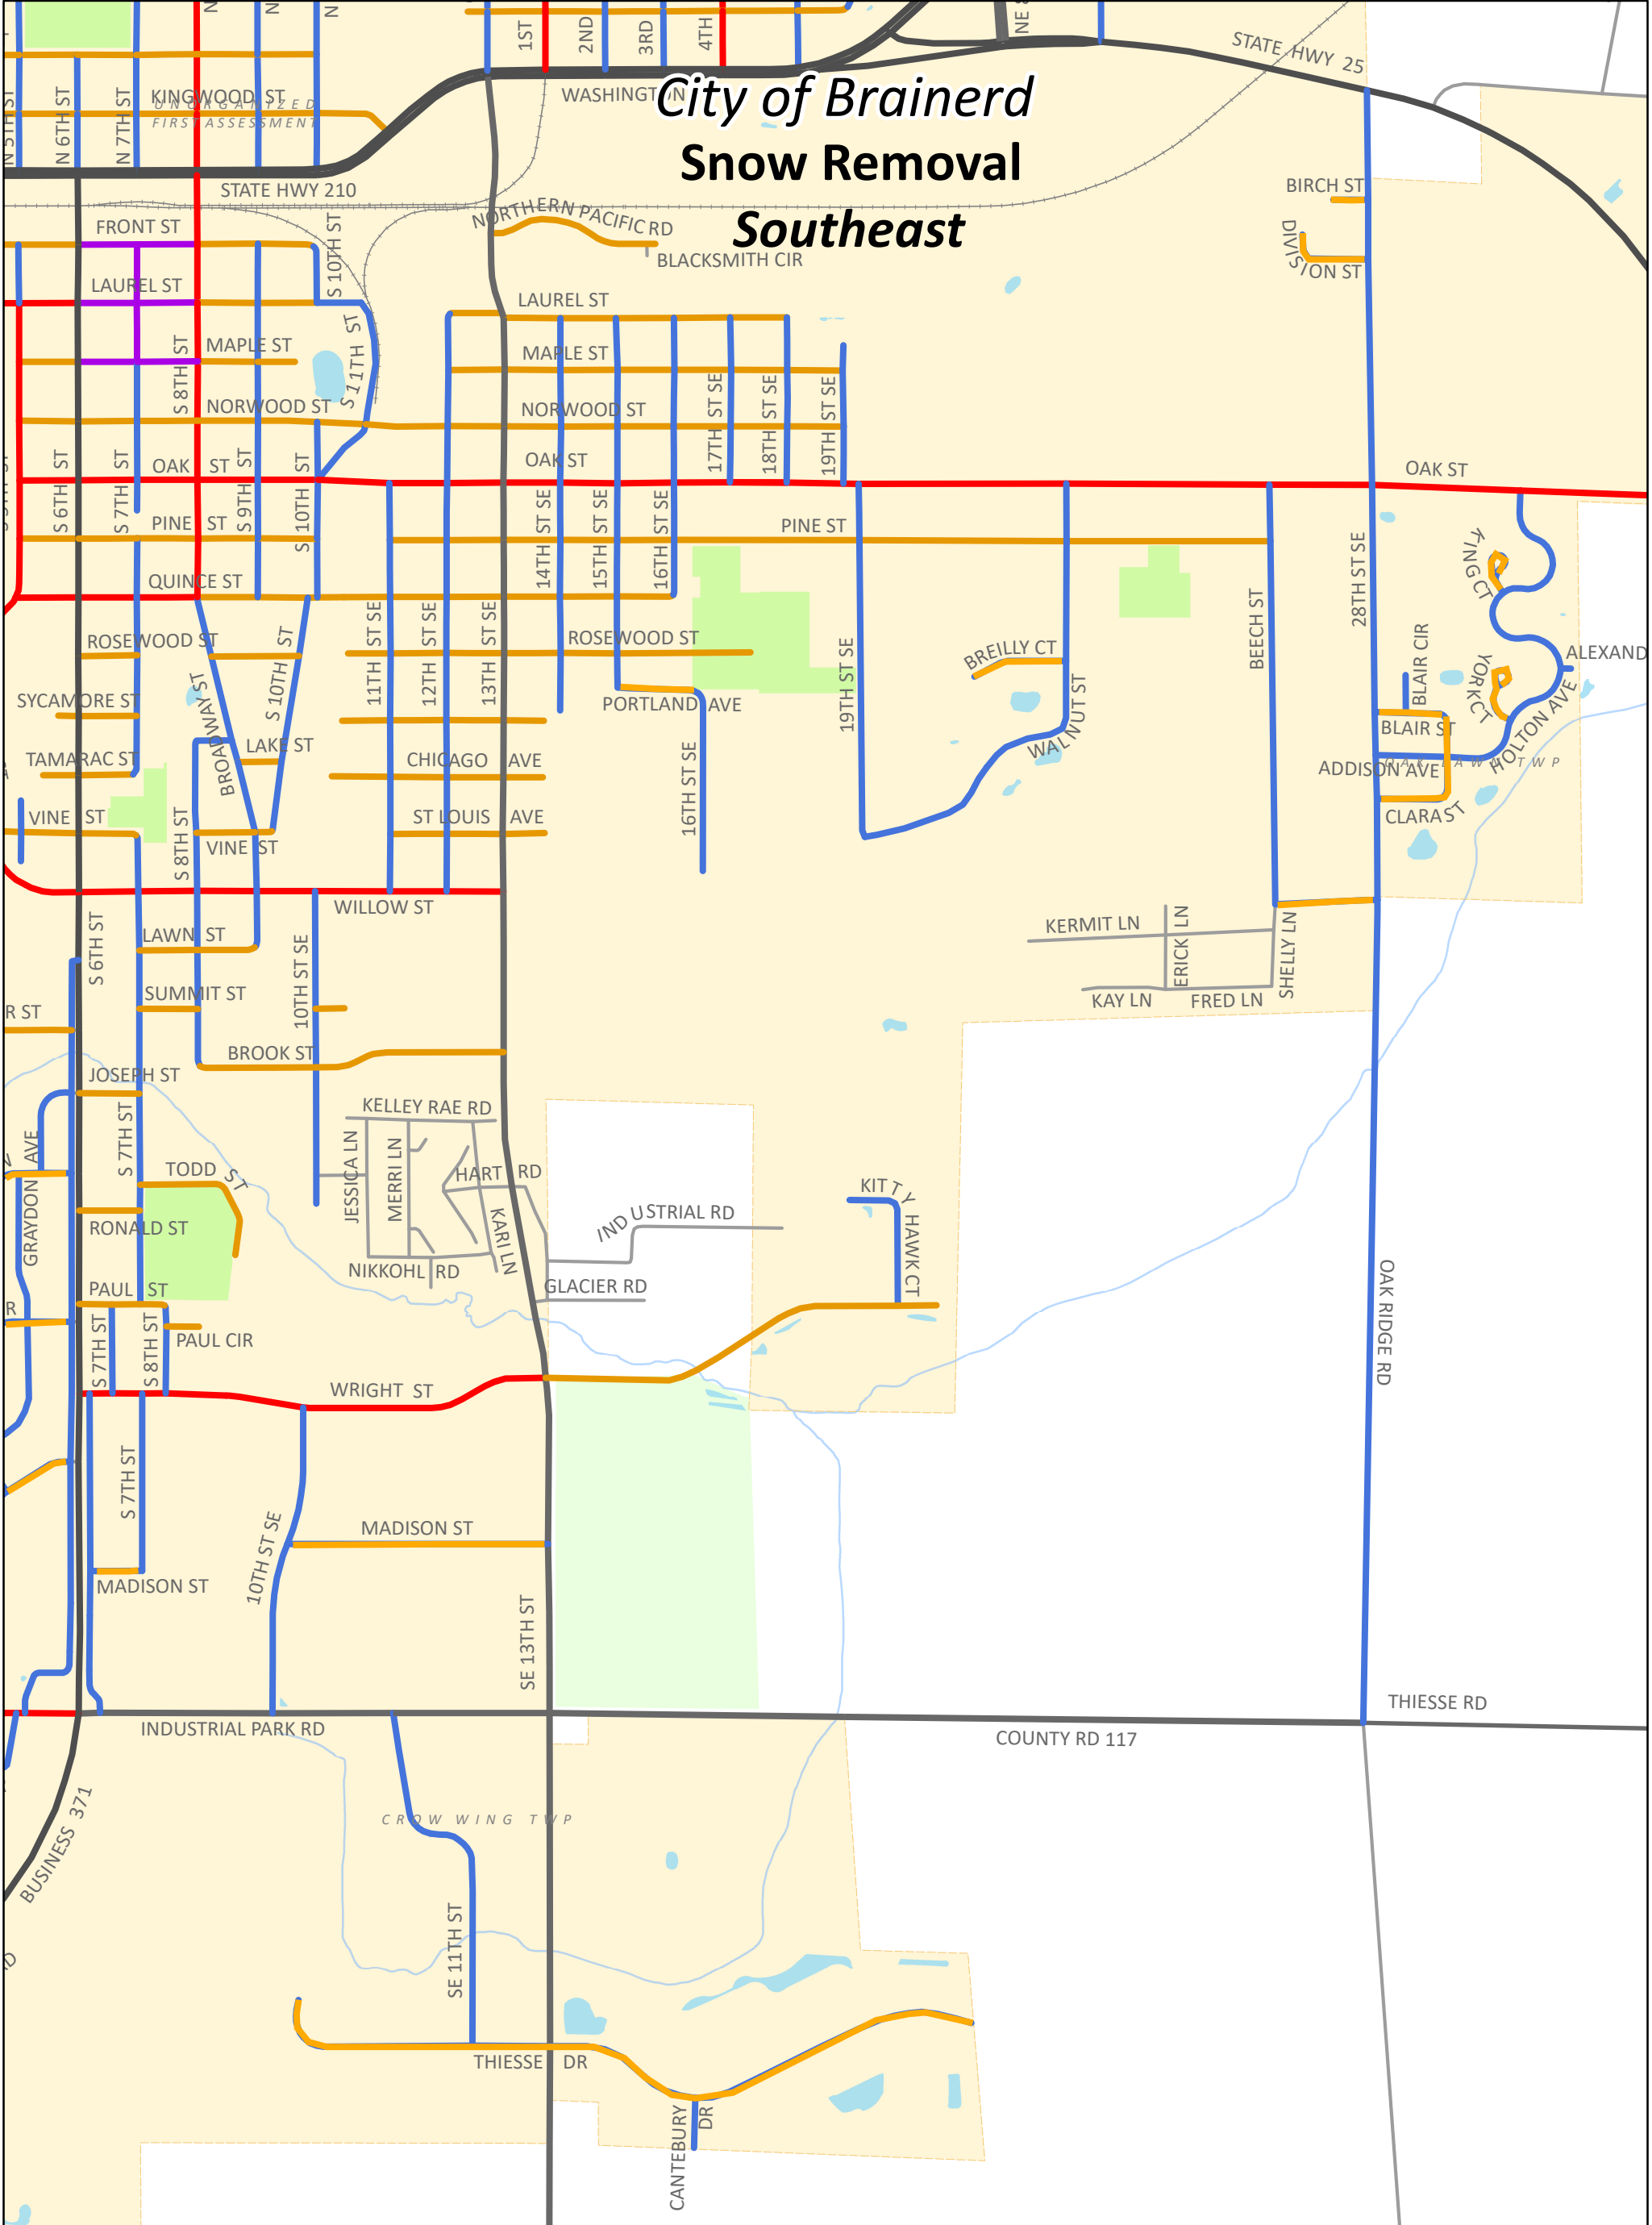

City of Brainerd Snow Removal Southeast

Parking Restrictions

Upon declaration of a snow emergency, parking is banned on all snow emergency routes [shown in RED] for a period of 48 hours.

During a snow emergency, there shall be no parking in the City's Downtown Special Services District [PURPLE] between the hours of 3:00 am and 9:00 am or until the snow has been removed from the street and sidewalks on that block.

On the first day of a snow emergency, there shall be no parking on all north/south streets [BLUE] (or streets that predominantly run north and south), all streets lying west of the Mississippi River, and all streets south of Wright Street,

On the second day of a declared snow emergency, there shall be no parking on all east/west streets (or streets that run predominantly east and west). [ORANGE]

Legend

Roads

Snow Removal

- Snow Emergency Routes
- Special Services District
- Day 1
- Day 2
- County
- State
- Lakes
- Parks
- City Limits

Disclaimer: This map is intended for reference purposes only and is not a legally recorded map nor survey. The City of Brainerd shall not be liable for any damages or claims that arise due to accuracy, availability, use, or misuse of the information herein pursuant to MN Statute 466.03 Subd 21.