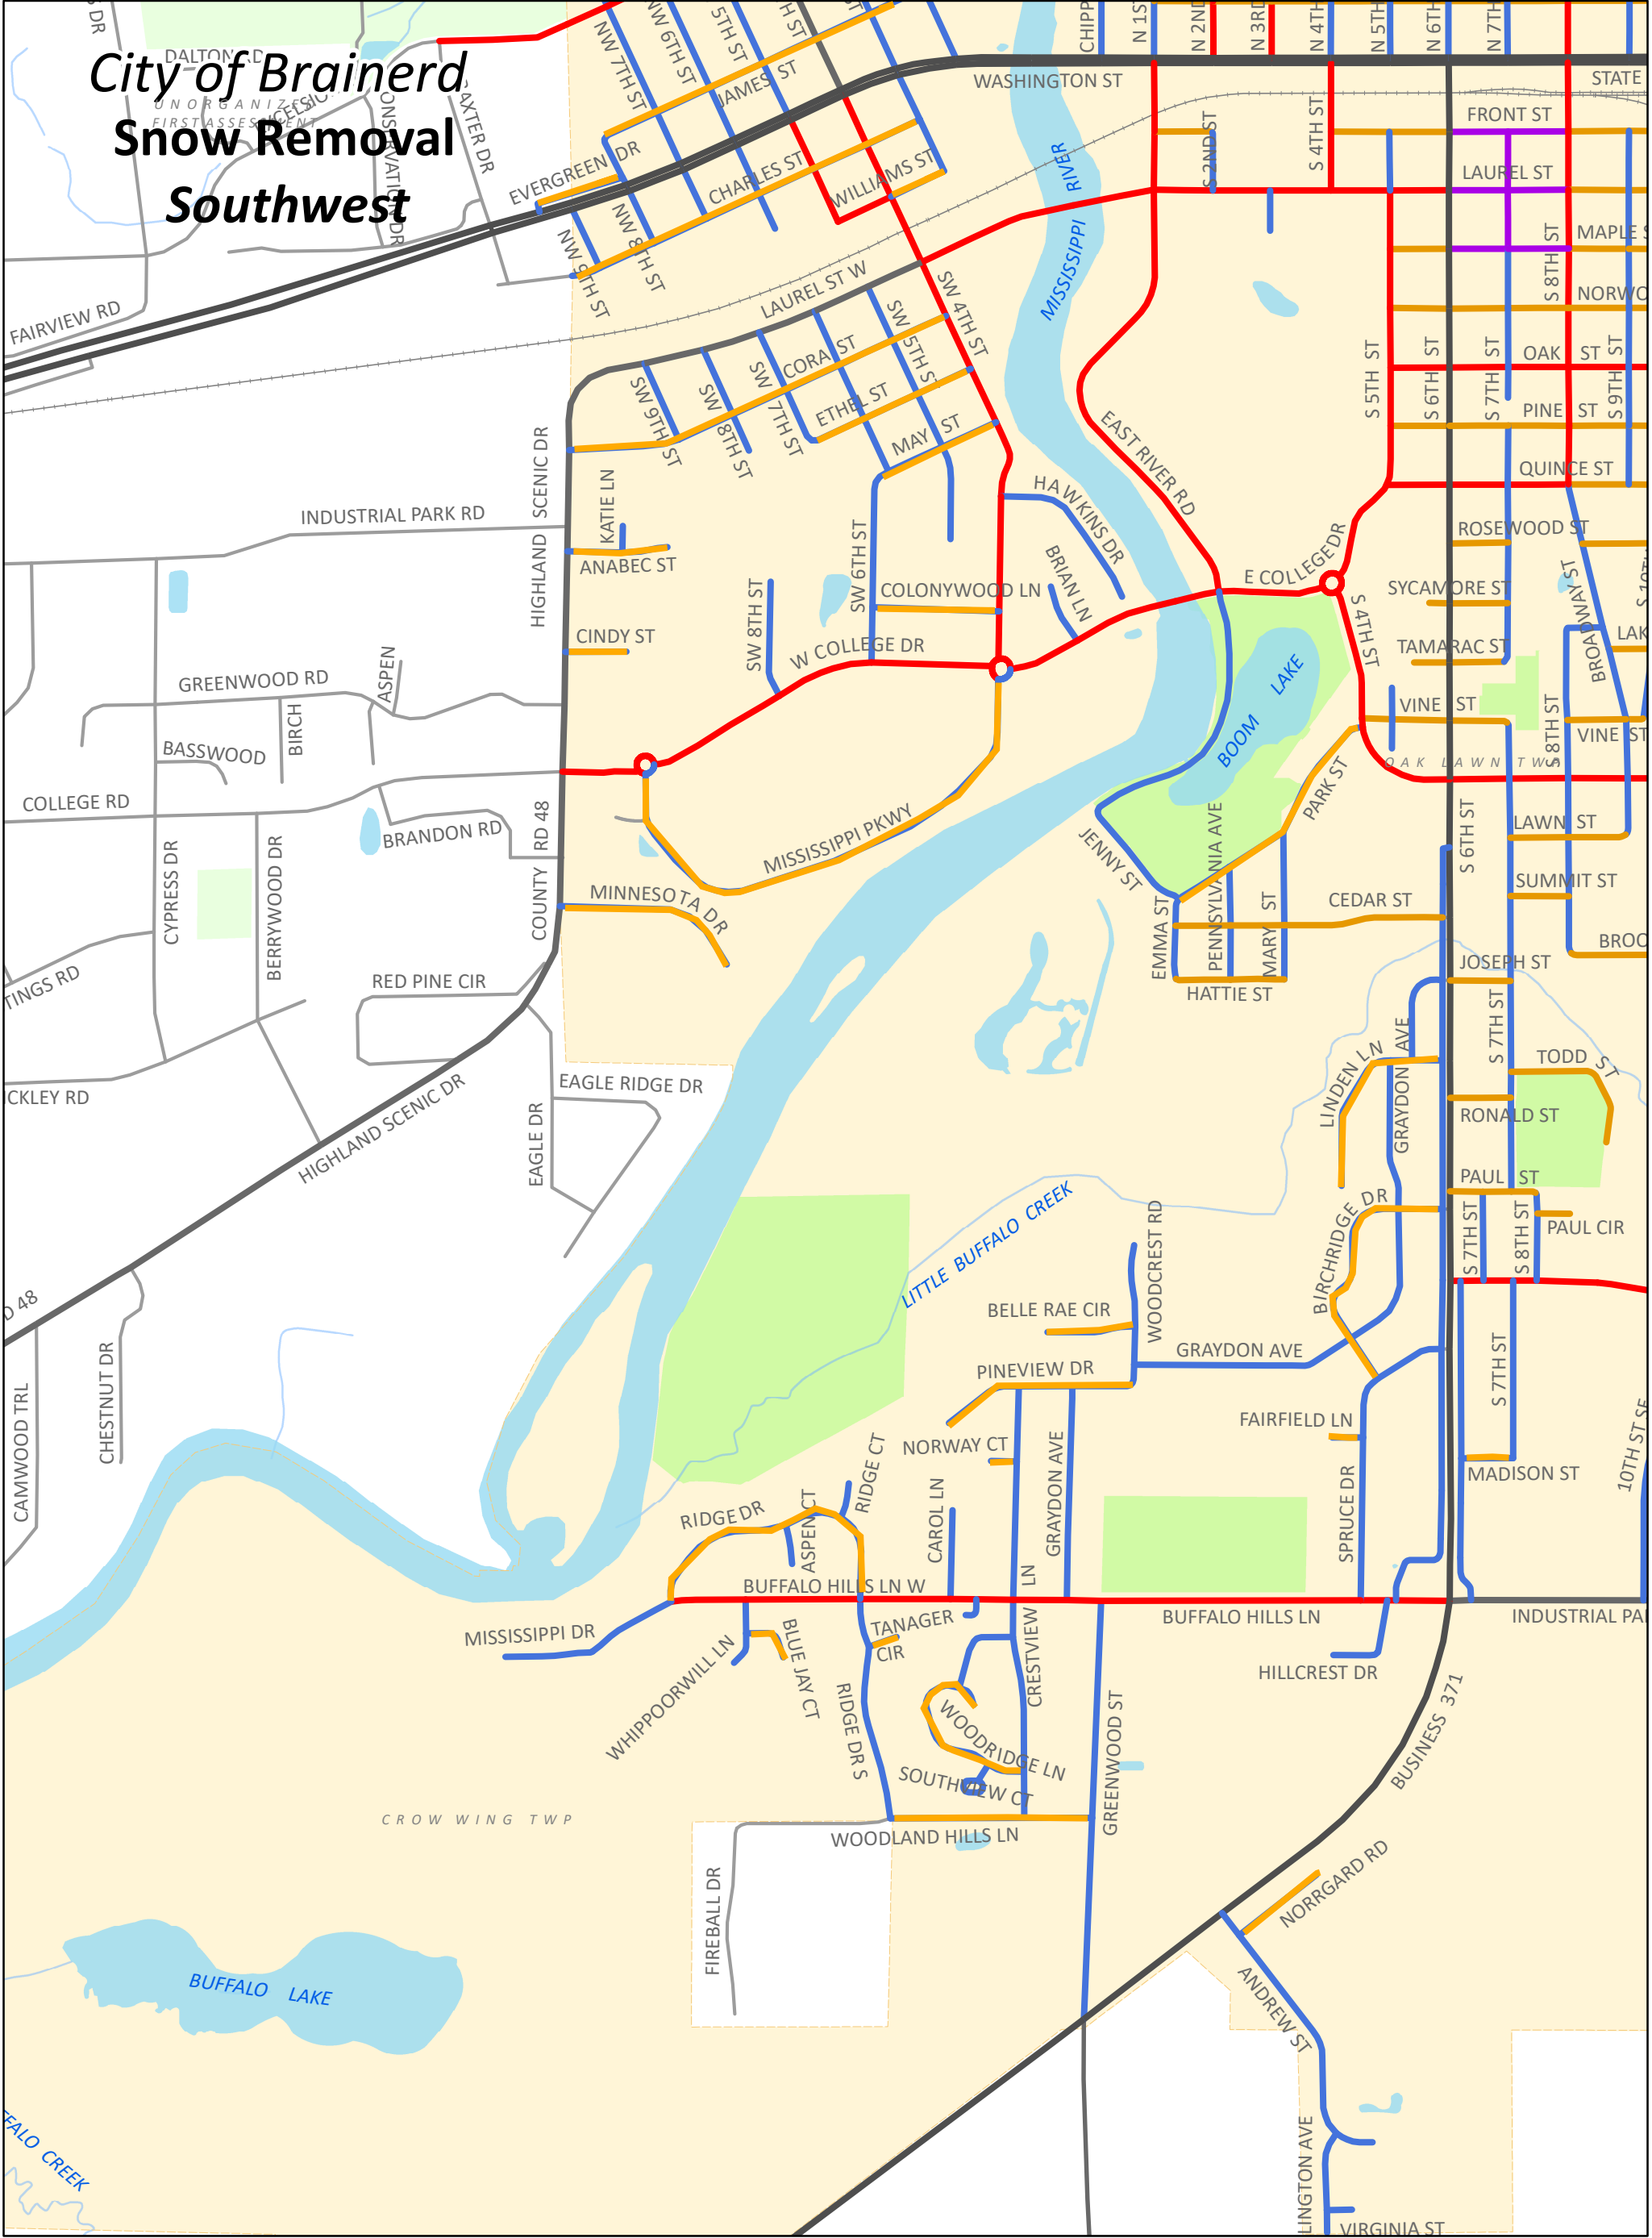

# City of Brainerd Snow Removal Southwest

### Parking Restrictions

Upon declaration of a snow emergency, parking is banned on all snow emergency routes [ shown in RED ] for a period of 48 hours.

During a snow emergency, there shall be no parking in the City's Downtown Special Services District [ PURPLE ] between the hours of 3:00 am and 9:00 am or until the snow has been removed from the street and sidewalks on that block.

On the first day of a snow emergency, there shall be no parking on all north/south streets [ BLUE ] (or streets that predominantly run north and south), all streets lying west of the Mississippi River, and all streets south of Wright Street,

### Legend

- Roads**
- Snow Emergency Routes
  - Special Services District
  - Day 1
  - Day 2
  - County
  - State
  - Lakes
  - Parks
  - City Limits

*Disclaimer: This map is intended for reference purposes only and is not a legally recorded map nor survey. The City of Brainerd shall not be liable for any damages or claims that arise due to accuracy, availability, use, or misuse of the information herein pursuant to MN Statute 466.03 Subd 21.*